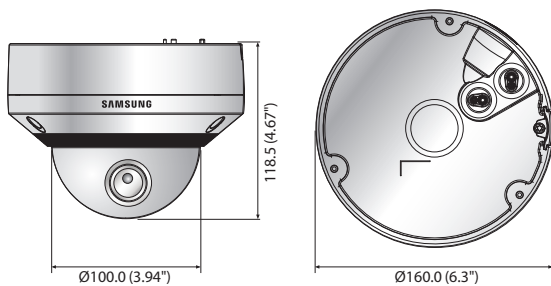

Dimensions

Unit : mm (inch)