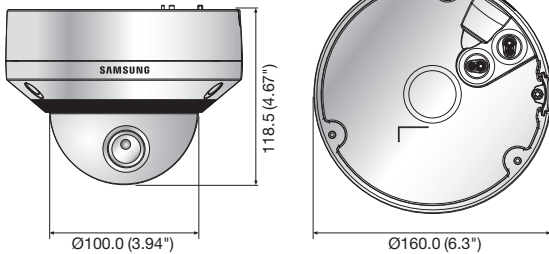

## Key Features

- Max. 1.3M (1280 x 1024) resolution
- 60fps@all resolutions
- 3 ~ 8.5mm (2.8x) motorized varifocal lens
- H.264, MJPEG dual codec, Multiple streaming
- Day & Night (ICR), WDR (130dB)
- Simple focus, P-Iris, Enhanced DIS, Defog
- Multi-crop streaming
- micro SD/SDHC/SDXC memory slot
- IR LED (12ea), IP66, IK10, Bi-directional audio support

## Dimensions

Unit : mm (inch)