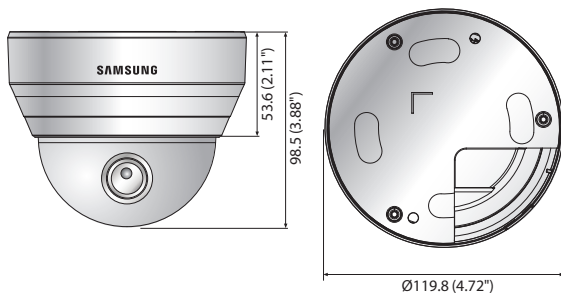

## Accessories (Optional)

SCD-6083RN/P	
<b>VIDEO</b>	
Imaging Device	1/3" 2M CMOS
Total Pixels	1,956(H) x 1,266(V) 2.47M pixels
Effective Pixels	1,944(H) x 1,092(V) 2.12M pixels
Scanning System	Progressive scan
Min. Illumination	Color : 0.11Lux (F1.4) B/W : 0Lux (IR LED on)
S / N Ratio	52dB (AGC off, Weight on)
Video Output	BNC (AHD, CVBS selectable)
Resolution	1920 x 1080
Max. Framerate	30fps@1080p, 30fps@720p
<b>LENS</b>	
Focal Length (Zoom Ratio)	2.8 ~ 12mm (4.3x) varifocal
Max. Aperture Ratio	F1.4
Angular Field of View	H : 102°(Wide) ~ 32.2°(Tele) / V : 54°(Wide) ~ 18.2°(Tele) / D : 121°(Wide) ~ 38°(Tele)
Min. Object Distance	0.5m (1.64ft)
Focus Control	Manual
Lens Type	DC auto iris
Mount Type	Board-in type
<b>PAN / TILT / ROTATE</b>	
Pan / Tilt / Rotate Range	0° ~ 350° / 0° ~ 67° / 0° ~ 355°
<b>OPERATIONAL</b>	
On Screen Display	English, Japanese, Spanish, French, Portuguese, Korean, German, Italian, Russian, Polish, Czech, Romanian, Serbian, Swedish, Danish, Turkish
Camera Title	Off / On (Displayed 15 characters)
Day & Night	Auto (ICR) / Color / B/W
Backlight Compensation	Off / User BLC / HLC
Wide Dynamic Range	DWDR
Digital Noise Reduction	SSNRIV (Off / On)
Defog	Off / Auto / Manual
Motion Detection	Off / On (4 zones)
Privacy Masking	Off / On (4 zones rectangle)
Gain Control	Off / Low / Middle / High / Very high
White Balance	ATW / Outdoor / Indoor / Manual / AWC (1,800K° ~ 10,500K°)
Electronic Shutter Speed	1sec ~ 1/12,000sec
Reverse	Off / H-Rev / V-Rev / HV-Rev
Profile	Basic, Day & Night, Backlight, Indoor, User, ITS
Alarm	(MD) output 1
Remote Control Interface	Coaxial control
Protocol	Coax : NTSC/PAL - Samsung CCVC, Pelco-C (Coaxitron), AHD - ACP (AHD Coax Protocol)
IR Distance	20m (65.62ft)
Video Transmission Distance	500m (1,640.42ft) (75-5 coaxial cable)
<b>ENVIRONMENTAL</b>	
Operating Temperature / Humidity	-10°C ~ +55°C (+14°F ~ +131°F) / Less than 90% RH
<b>ELECTRICAL</b>	
Input Voltage / Current	Dual (24V AC & 12V DC ±10%)
Power Consumption	Max. 4.2W
<b>MECHANICAL</b>	
Color / Material	Ivory / Plastic
Dimensions (WxH)	Ø119.8 x 98.5mm (Ø4.72" x 3.88")
Weight	304g (0.67 lb)